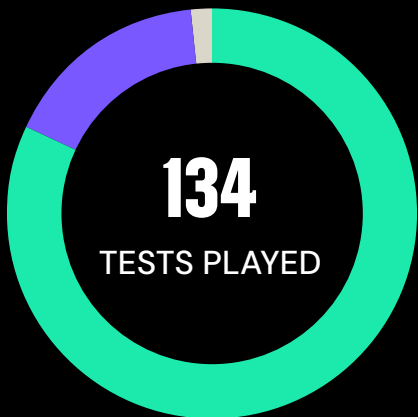

# BLACK FERNS RECORD

as at 01 August 2025

**110**  
WINS

**22**  
LOSSES

**02**  
DRAWS

**82%**

WIN PERCENTAGE